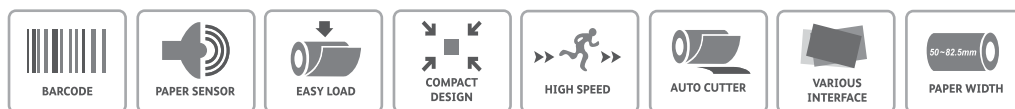

Ticketing

Parking

Lottery

Election

EASY-LOAD DESKTOP THERMAL POS PRINTER

LK-TE321 / LK-TE322 / LK-TL323 / LK-TL320

MODEL		LK-TE321	LK-TE322	LK-TE323	LK-TL320
PRINTING	METHOD	Direct Thermal			
	SPEED	Max. 160mm/sec	Max. 200mm/sec	Max. 300mm/sec	Max. 160mm/sec
	WIDTH	72mm(512 Dots/Line)			
	RESOLUTION	180DPI			
PAPER	TYPE	Thermal Paper			
	WIDTH	50mm ~ 82.5mm			
	THICKNESS	0.06mm ~ 0.09mm			
	ROLL DIAMETER	Max. \varnothing 80.0mm			
	ROLL CORE INNER	12.5mm \pm 0.5mm			
RELIABILITY	TPH LIFE	160km			
	MCBF	60,000,000Lines			
AUTO CUTTER		1,500,000cuts(Guillotine)			
SENSOR	STANDARD	Paper End, Paper Low, Cover Open			
	OPTION	Black Mark Sensor			
INTERFACE		USB (B type) plus one more card selectable (Serial, Parallel, Wi-Fi, ethernet)			USB (B type) + Serial Build-in
EMULATION		ESC/POS Command Compatible			
DRIVER		Windows Printer Driver(7, XP, 2000, 2003, VISTA), WEPOS, OPOS, Linux, JavaPOS			
POWER	TYPE	External SMPS			
	AC	100 ~ 240Vac 50/60 Hz			
	DC	24Vdc / 1.75A			
TEMPERATURE	OPERATION	5 ~ 40°C			
	STORAGE	-20 ~ 60°C			
DIMENSION		152 x 202 x 150.5 mm (W x D x H)			
WEIGHT		1.7kg			
COLOR		Cool grey, Ivory			